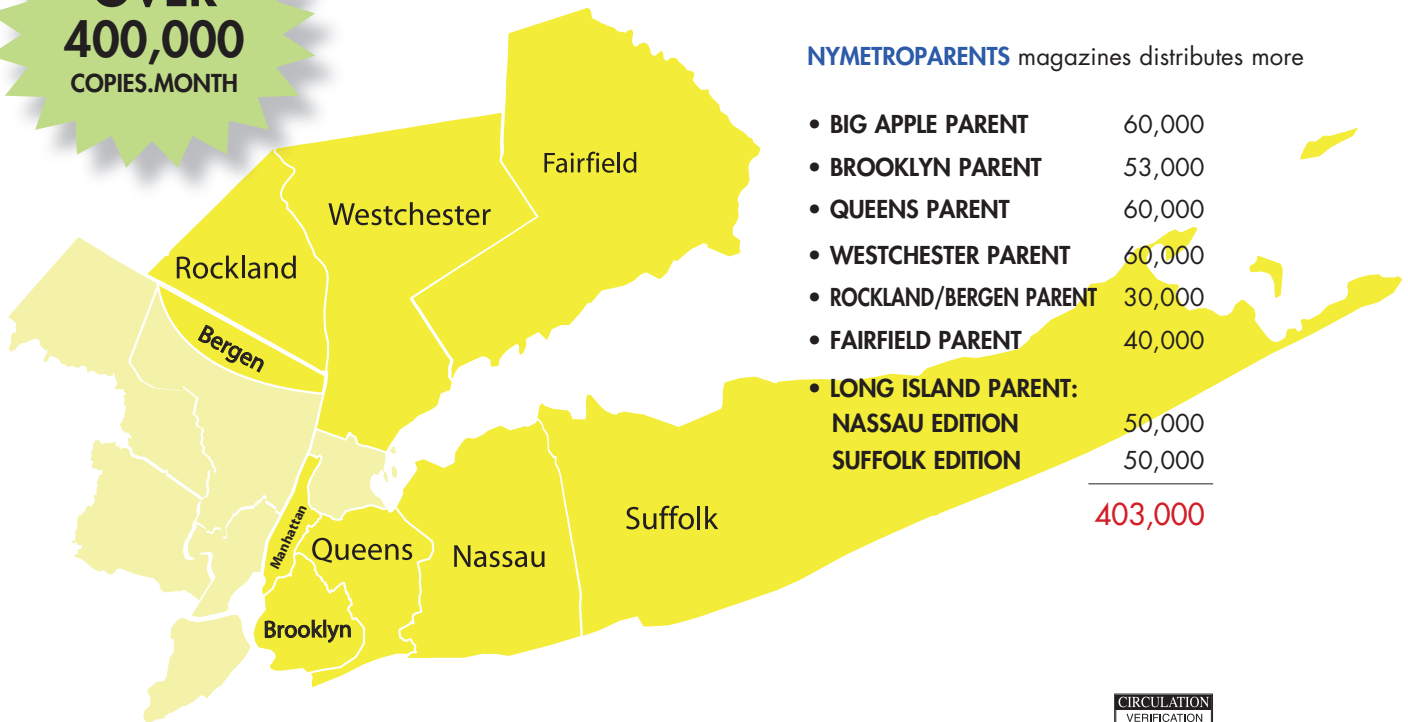

LARGEST PARENTING CIRCULATION IN METRO AREA

Audited distribution now over 400,000

**OVER
400,000
COPIES.MONTH**

CIRCULATION
VERIFICATION
COUNCIL

We pride ourselves on accurate, efficient and timely delivery of our magazines.