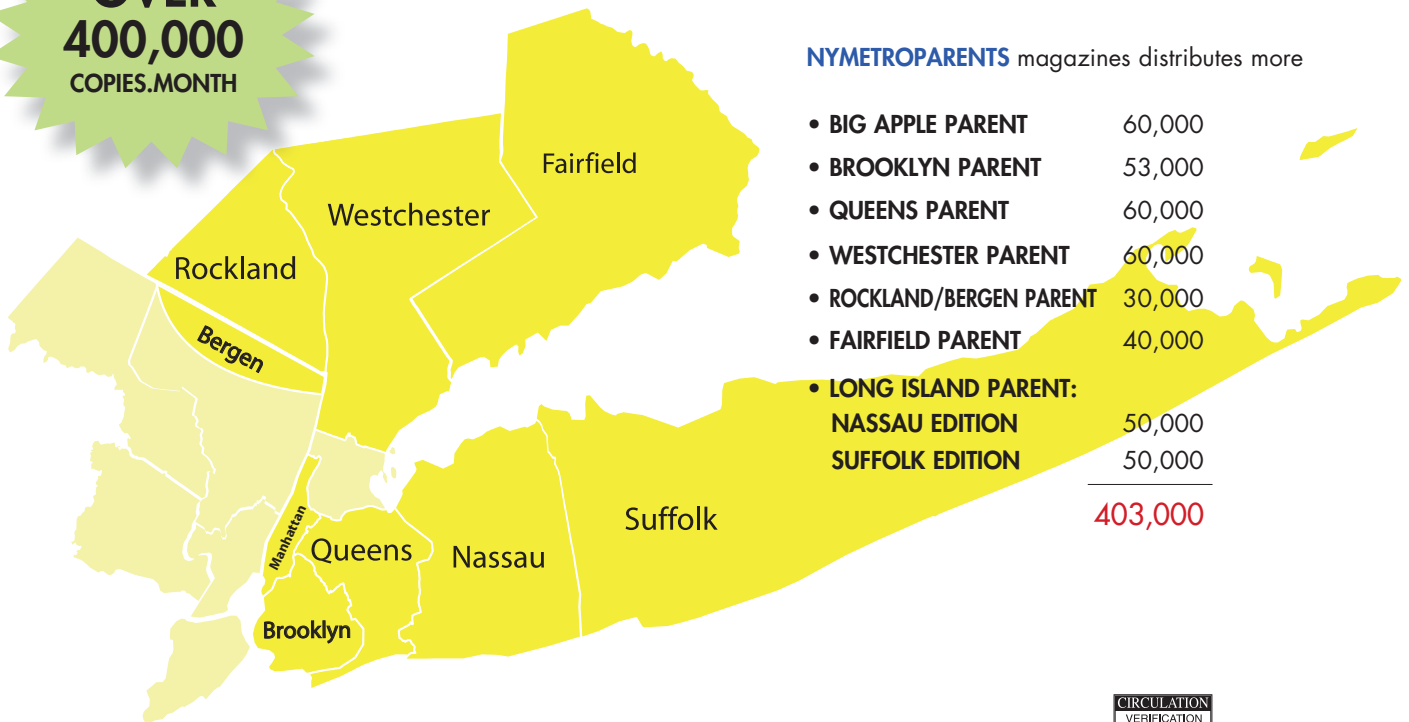

LARGEST PARENTING CIRCULATION IN METRO AREA

Audited distribution now over 400,000

**OVER
400,000
COPIES.MONTH**

CIRCULATION
VERIFICATION
COUNCIL

We pride ourselves on accurate, efficient and timely delivery of our magazines. Our quality distribution efforts include: