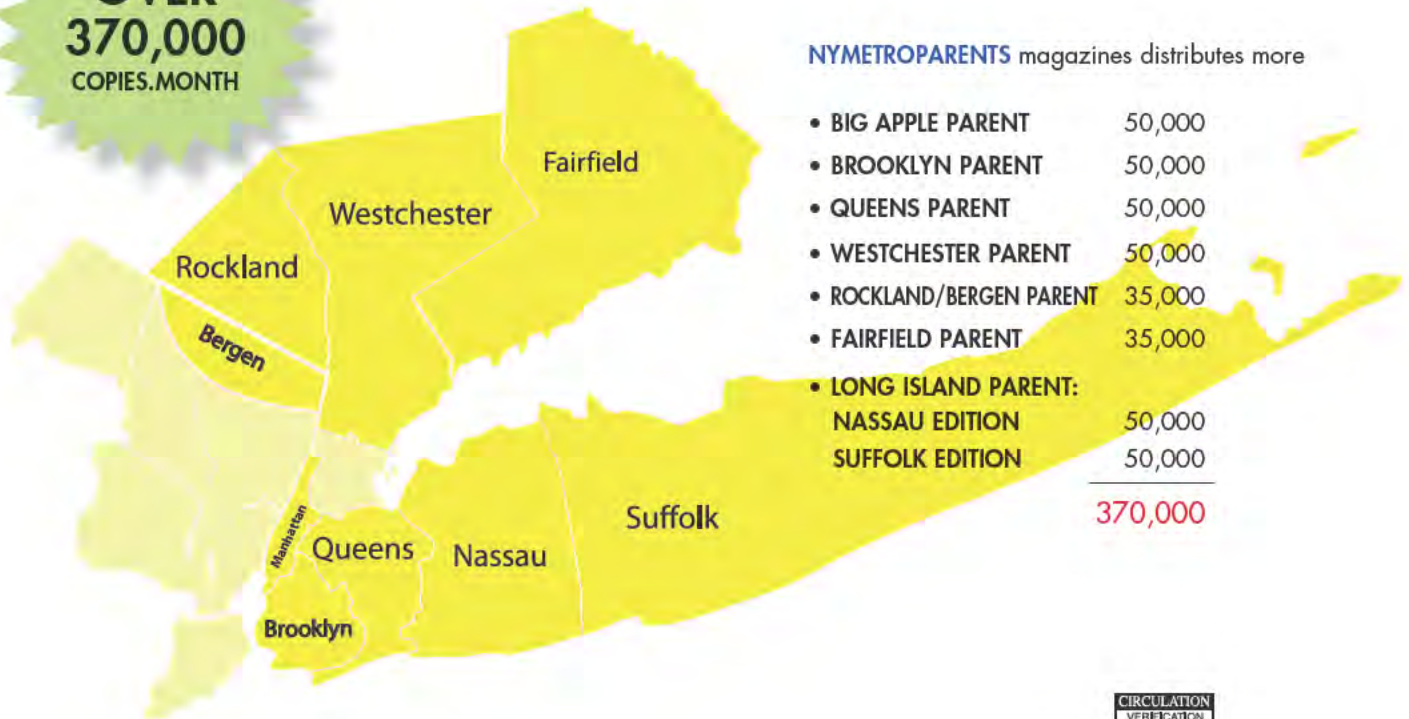

BigAppleParent | BrooklynParent | WestchesterParent | QueensParent  
**NYMetroParents**  
 RocklandParent | FairfieldParent | LongIslandParent

A Division of Davler Media Group, LLC.  
 1412 Broadway, 9th Floor, NY, NY 10018  
 T. 212.315.0800 | F. 212.271.6406  
[www.nymetroparents.com](http://www.nymetroparents.com)

# LARGEST PARENTING CIRCULATION IN METRO AREA

Audited distribution over 370,000

OVER  
370,000  
COPIES/MONTH

CIRCULATION  
VERIFICATION  
COUNCIL

We pride ourselves on accurate, efficient and timely delivery of our magazines. Our quality distribution efforts include: